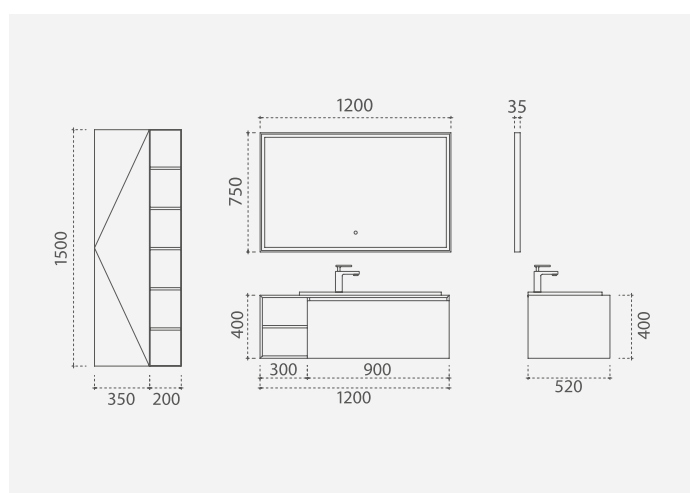

Flow

① **FLOW** MB800/1120

Móvel / Vanity / Meuble
Badmóbel / Mueble

RMFLOW120SUS

EAN: 5606779195883

20 kg
0,32 m³

② **FLOW LAVATÓRIO** MB300/420

Lavatório em solid surface / Solid Surface
Washbasin / Lavabo en surface solid / Poli-
Stein Waschbecken / Lavabo en solid surface

RSFLOW90BRC

EAN: 5606779195890

9 kg
0,03 m³

③ **FLOW ESPELHO** MB400/560

Espelho Iluminação led / Mirror Led lighting /
Miroir Éclairage led / Spiegel Beleuchtung led /
Espejo Iluminación led

REFLOWLED90

EAN: 5606779195906

37 kg
0,15 m³

④ **FLOW AUXILIAR** MB800/1120

Móvel Auxiliar / Auxiliary Cabinet / Meuble Aux-
iliaire / Badmóbel Auxiliary / Mueble Auxiliar

RMAFLOW

EAN: 5606779198860

37 kg
0,15 m³