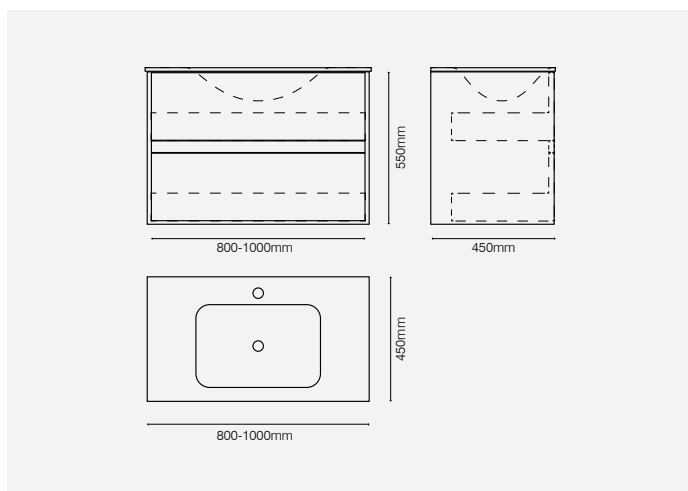

Icon 80

Simple e Prático

① **ICON 80cm** **MB160/224**

Móvel / Vanity / Meuble
Badmóbel / Mueble

RMICONW

EAN: 5606779188205

48 kg
0,20 m³

② **ESPELHO 80x60** **MB29/41**

Espeho / Mirror / Miroir / Spiegel / Espejo

RE6080

EAN: 5606779178916

2 kg
0,001 m³

③ **LAVATÓRIO VIDRO 80cm** **S120/168**

Lavatório em vidro extra claro / Glass Washbasin /
Lavabo en verre / Glas Waschbecken / Lavabo en vidrio

RLV8046W

EAN: 5606779188199

7 kg
0,15 m³

④ **LAVATÓRIO CERÂMICA 80cm** **MB92/129**

Lavatório em Cerâmica / Ceramic Washbasin /
Lavabo en cerámique / keramikWaschbecken /
Lavabo en porcelana

RS2080VE

EAN: 5606779179098

48 kg
0,20 m³

Icon 100

① **ICON 100cm** **MB220/308**

Móvel / Vanity / Meuble
Badmóbel / Mueble

RMICONW100

EAN: 5606779198334

48 kg
0,20 m³

② **ESPELHO 100x50** **MB40/56**

Espeho / Mirror / Miroir / Spiegel / Espejo

6910050

EAN: 5606779124326

4 kg
0,001 m³

④ **LAVATÓRIO CERÂMICA 100cm** **S130/182**

Lavatório em Cerâmica / Ceramic Washbasin /
Lavabo en cerámique / keramikWaschbecken /
Lavabo en porcelana

RS20100VE

EAN: 5606779189646

18 kg
0,09 m³