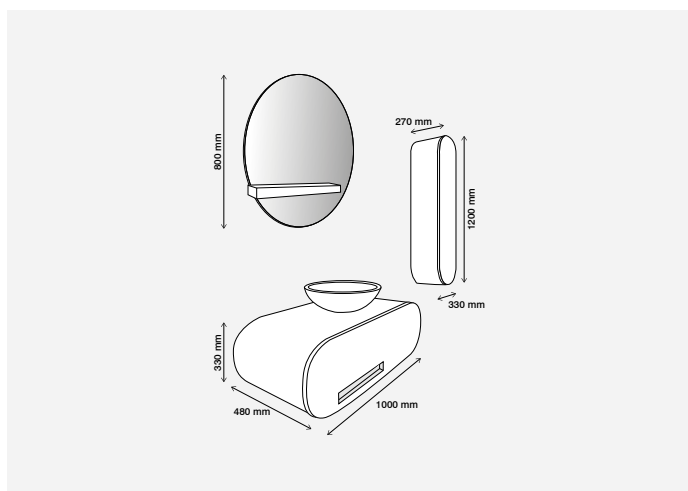

Morpheu

① MORPHEU MB750/1050
Móvel / Vanity / Meuble RMMORPHEUBR
Badmóbel / Mueble
EAN: 5606779166272 48 kg
0,20 m³

② MORPHEU ESPELHO MB325/455
Espelho Iluminação led / Mirror Led lighting /
Miroir Éclairage led / Spiegel Beleuchtung led /
Espejo Iluminación led REMORPHEU
EAN: 5606779159502 12 kg
0,04 m³

③ MORPHEU AUX. MB600/840
Móvel Auxiliar / Auxiliary Cabinet / Meuble Auxiliaire /
Badmóbel Auxiliar / Mueble Auxiliar RAMORPHEUBR
EAN: 5606779167743 37 kg
0,15 m³

④ LAVATÓRIO CERÂMICA S60/84
Lavatório / Wash Basin / Lavabo /
waschbecken / Lavabo RS202
EAN: 5606779170477 7 kg
0,04 m³

⑤ LAVATÓRIO PEDRA S330/462
Lavatório / Wash Basin / Lavabo /
waschbecken / Lavabo SS4014WM
EAN: 5606779176080 14 kg
0,04 m³