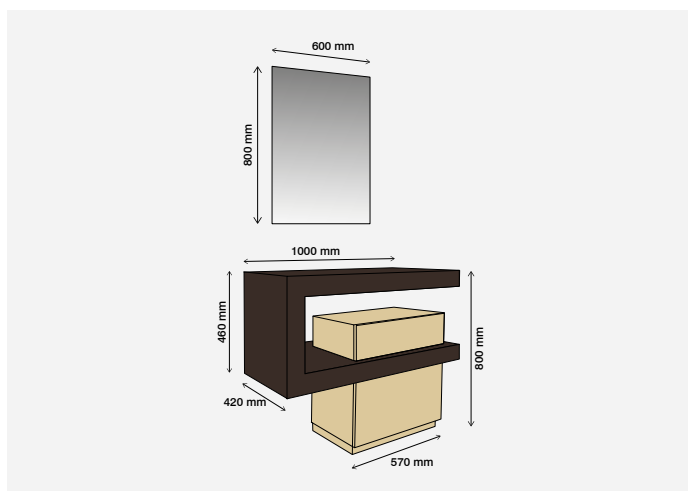

Desire

Duplo ou Singular

① DESIRE MB850/1190

Móvel / Vanity / Meuble / Badmóbel / Mueble RMDESIREWEDO

EAN: 5606779164674 80 kg
0,42 m³

② DESIRE LAVATÓRIO 60cm S400/560

Lavatório Vidro / Glass Wash Basin / Lavabo en Verre / Glaswaschbecken / Lavabo en vidrio GLLA60

EAN: 5606779141484 8,30 kg
0,03 m³

③ DESIRE ESPELHO MB29/41

Espelho / mirror / miroir / Spiegel / espejo RE6080

EAN: 5606779178916 6 kg
0,02 m³