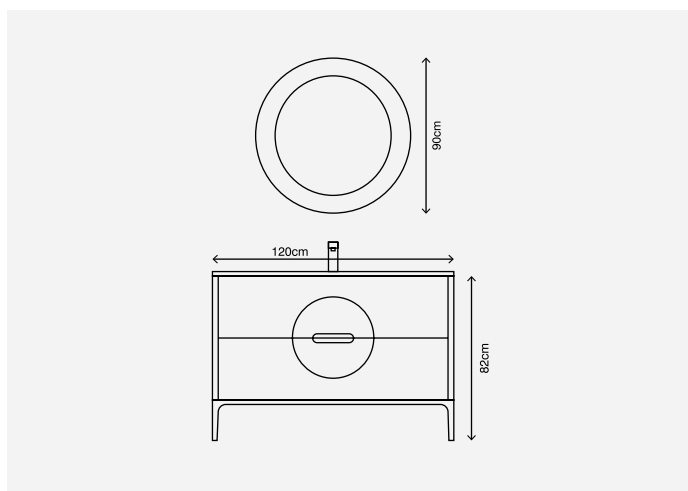

Sphere

Clássico Intemporal

① SPHERE MB1240/1736

Móvel + Lavatório / Vanity + Washbasin
Meuble + Lavabo /
Badmobel + Waschbecken / Mueble + Lavabo

RMSPHERE.120

EAN: 5606779198433

48 kg
0,70 m³

② ICE Ø90 MB530/742

Espelho Iluminação led / Mirror Led lighting
Miroir Éclairage led / Spiegel Beleuchtung led
Espejo Iluminación led

REICERND9090

EAN: 5606779190598

8 kg
0,01 m³

③ CAIXA ACRYL GRANDE TA50/70

Acrílico / Plexiglass - 30x30cm

RMCXACRILGRD

EAN: 5606779195968

0,20 kg

④ CAIXA ACRYL PEQ. TA40/56

Acrílico / Plexiglass - 10x10cm

RMCXACRILPEQ

EAN: 5606779195951

0,10 kg